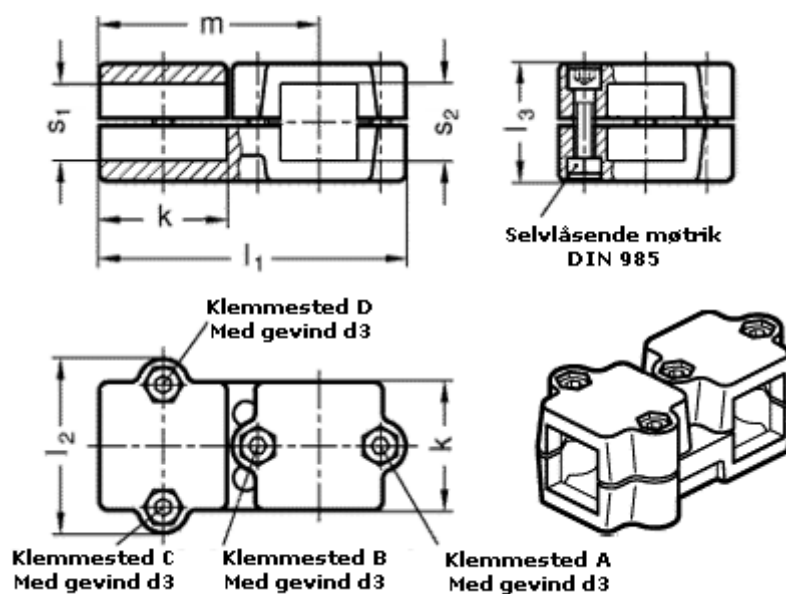

Article number: 20194V30V302BL

Description: E+G

T-angel clamps GN194-V30-V30-2-BL

Measures

d3 = M 8

k = 50

l1 = 120

l2 = 68

l3 = 46

m = 85

s1 = 30

s2 = 30